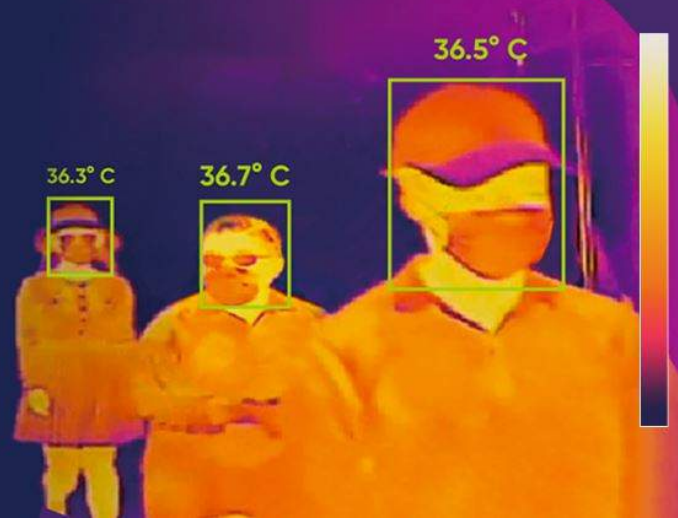

# Fever Screening CCTV Solutions

[Watch Video](#)

- Ideal for covering entrances, lobbies and hallways
- Increased safety, measure many people without physical contact
- High efficiency, only one second to detect a person
- High accuracy: camera standalone accuracy is  $\pm 0.5^{\circ}\text{C}$ , and up to  $\pm 0.3^{\circ}\text{C}$  with a Blackbody calibrator
- Easy installation and configuration

## SAFER, FASTER, SMARTER Fever Screening Thermal Solutions

1s Measurement

AI Algorithm

Contact-Free

Multi-Person Detection

Fixed Bullet  
Camera

Turret Style  
Camera

Wall Mounted  
Face Terminal

### Touch Free Access Control - Temperature Screening Solution

- Ideal for contactless doorway access
- Thermographic camera built-in delivering efficient temperature measurement
- Real-time skin-surface temperature display
- Face mask detection
- Requires iVMS4200 Software & PC